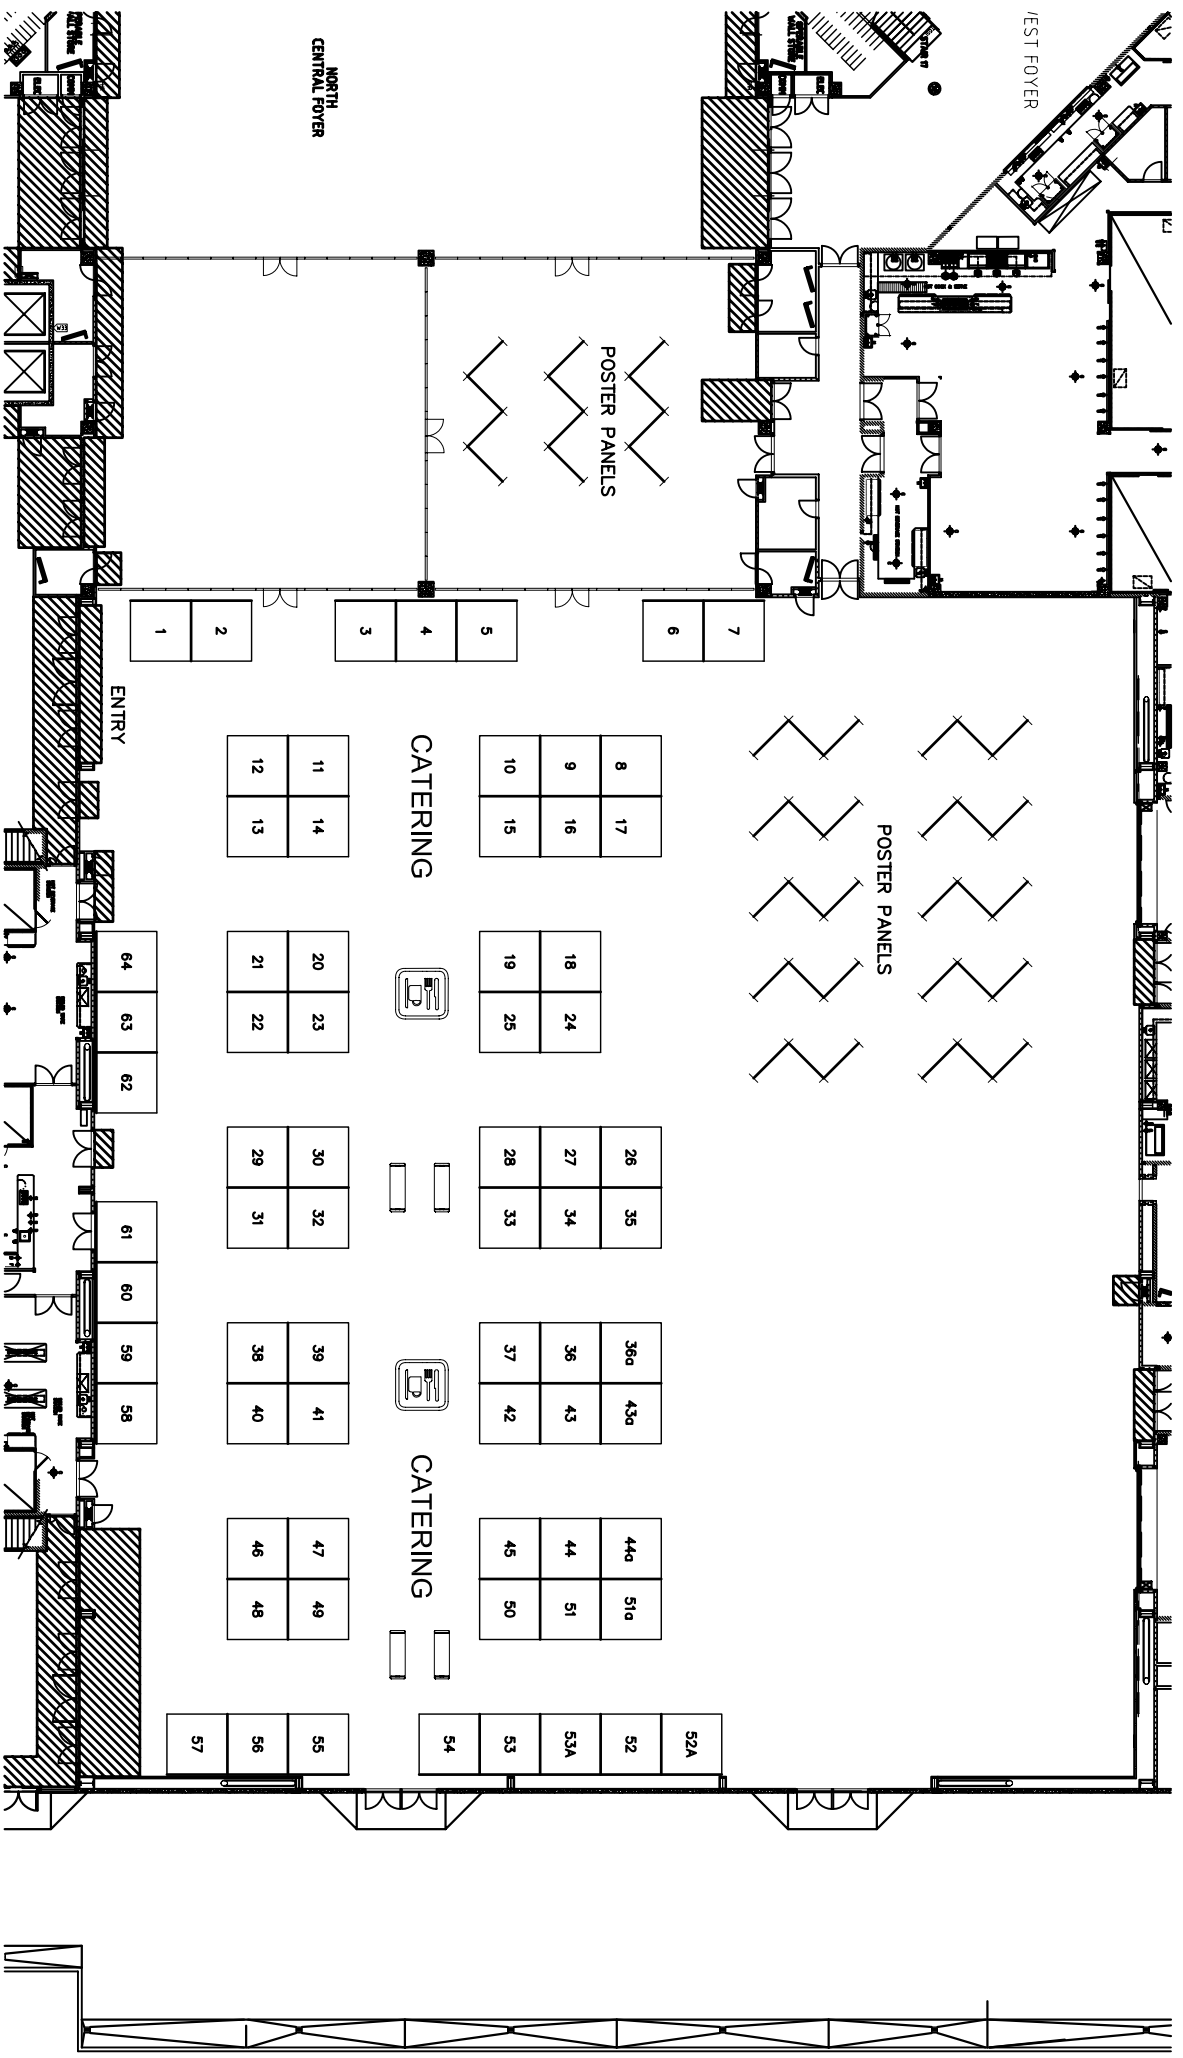

HSANZ ANZSBT ASTH 2007 ASM

GCCEC - HALL 1 & 2 / 14TH - 17TH OCTOBER 2007

CLIENT PLAN:

experience is everything © This plan is subject to copyright.

Drawn By: REWISED: 31/05/07 03:46PM
 DWG: M:\eodf1-CAD-WE\2007\4\HAA\HSA\A07_GCCEC_P1\08.dwg